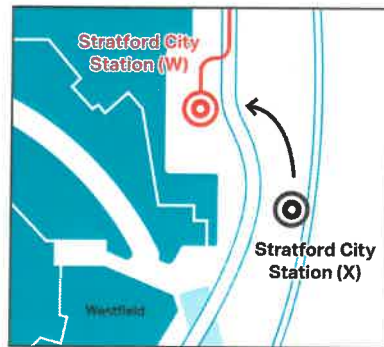

Please be aware.

Temporary bus stop at Stratford City.

There has been some unexpected road works effecting the Here East shuttle bus route.

Please be aware that the Stratford City Station Bus Stop (X) has temporarily moved across the road to the bus station. Here East shuttles will now depart from **Bus Stop (W)**.

The rest of the shuttle route will remain the same, departing from Stratford International at Bus Stop (E) and arriving in the Yard at Here East.

For more information please contact:
jake.ellis@hereeast.com

How to get Here.

Monday to Friday Shuttle

07:00 - 22:30	Every 05 mins
---------------	---------------

Saturday Shuttle

09:00 - 13:00	Every 15 mins
14:00 - 18:00	Every 15 mins

● Free shuttle route and pick up points
● Common walking routes

Map labels include: Here East, The Yard Here East, Stratford International (E), Stratford International, Stratford City Station (W), Westfield, Stratford Station, London Aquatics Centre, Queen Elizabeth Olympic Park, Hackney Wick Station, DLR, and Danubius.